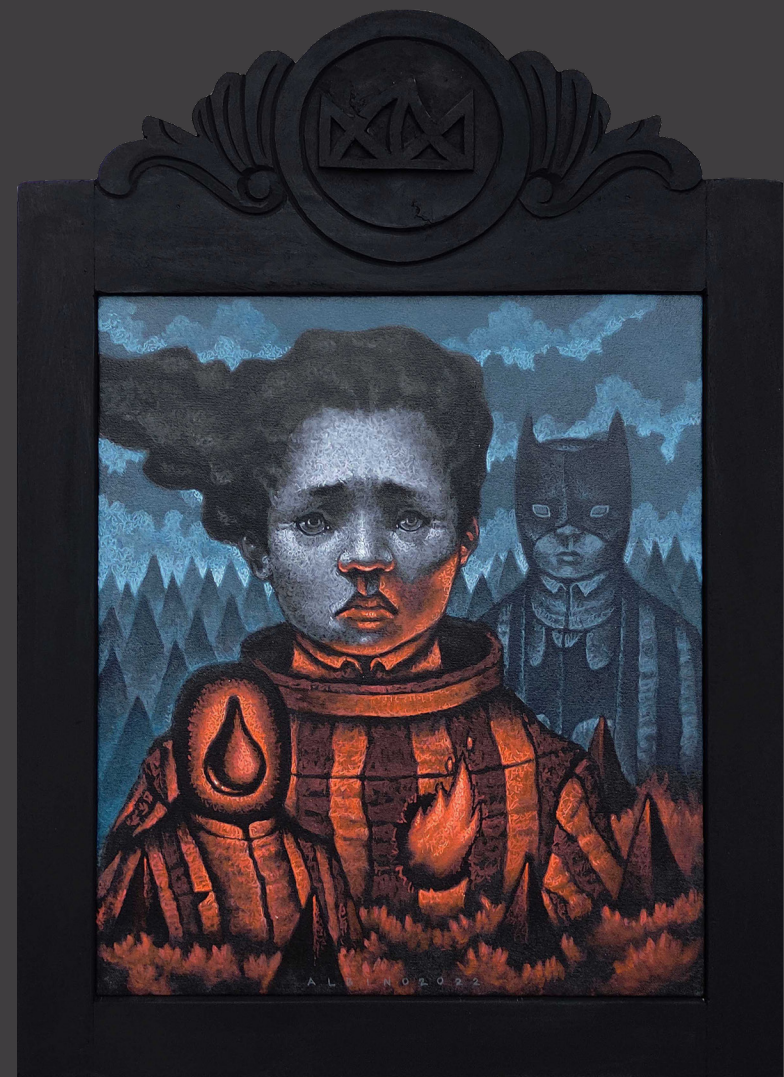

# THE GREY AREA

BEN ALBINO

December 3, 2022

**“BAHALA”**  
Acrylic on Canvas  
28 x 20 inches  
2022

**“DARANG”**  
Acrylic on Canvas  
28 x 20 inches  
2022

**“PAANOD ”**  
Acrylic on Canvas  
28 x 20 inches  
2022

**“PAKIUSAP ”**  
Acrylic on Canvas  
28 x 20 inches  
2022

“PINAMAHALA”  
Acrylic on Wood  
16.75 x 13.75 inches  
2022

“DULO”  
Acrylic on Canvas  
48 x 24 inches  
2022

“LUNATIKO ”  
Acrylic on Canvas  
48 x 24 inches  
2022

“DAYUHAN”  
Acrylic on Canvas  
48 x 36 inches  
2022

**“DULA”**  
Acrylic on Canvas  
48 x 36 inches  
2022

**“The Grey Area”**  
Acrylic on Canvas  
72 x 84 inches  
2022