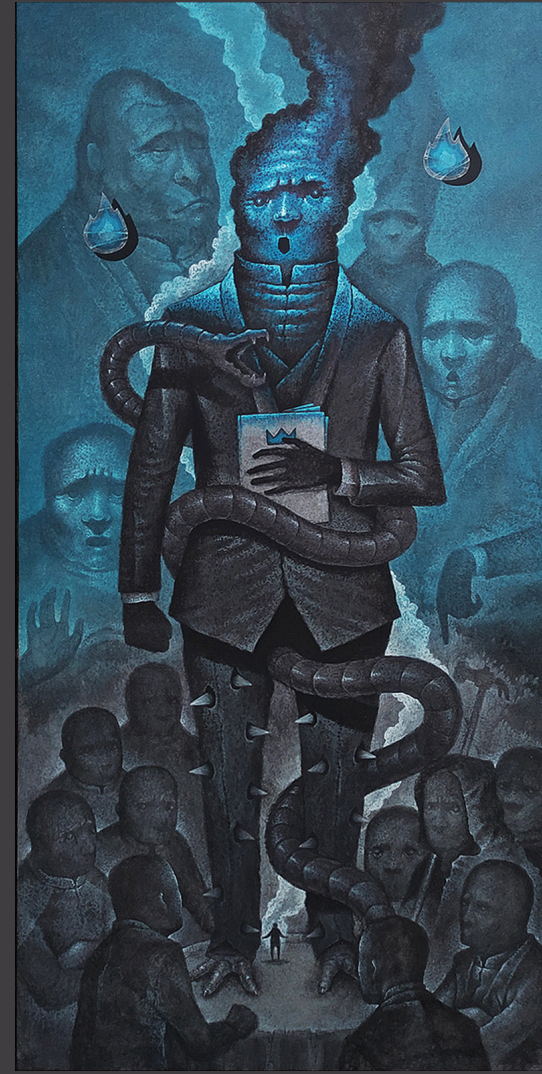

# THE GREY AREA

BEN ALBINO

December 3, 2022

**“BAHALA”**  
Acrylic on Canvas  
28 x 20 inches  
2022

**“DARANG”**  
Acrylic on Canvas  
28 x 20 inches  
2022

**“PAANOD ”**  
Acrylic on Canvas  
28 x 20 inches  
2022

**“PAKIUSAP ”**  
Acrylic on Canvas  
28 x 20 inches  
2022

“PINAMAHALA”  
Acrylic on Wood  
16.75 x 13.75 inches  
2022

“DULO”  
Acrylic on Canvas  
48 x 24 inches  
2022

“LUNATIKO ”  
Acrylic on Canvas  
48 x 24 inches  
2022

“PAUBAYA ”  
Acrylic on Canvas  
48 x 24 inches  
2022

**“PINAGMULAN ”**  
Acrylic on Canvas  
48 x 24 inches  
2022

**“PUNO ”**  
Acrylic on Canvas  
48 x 24 inches  
2022

“WINDANG”  
Acrylic on Canvas  
48 x 24 inches  
2022

“DAYUHAN”  
Acrylic on Canvas  
48 x 36 inches  
2022

**“DULA”**  
Acrylic on Canvas  
48 x 36 inches  
2022

**“The Grey Area”**  
Acrylic on Canvas  
72 x 84 inches  
2022