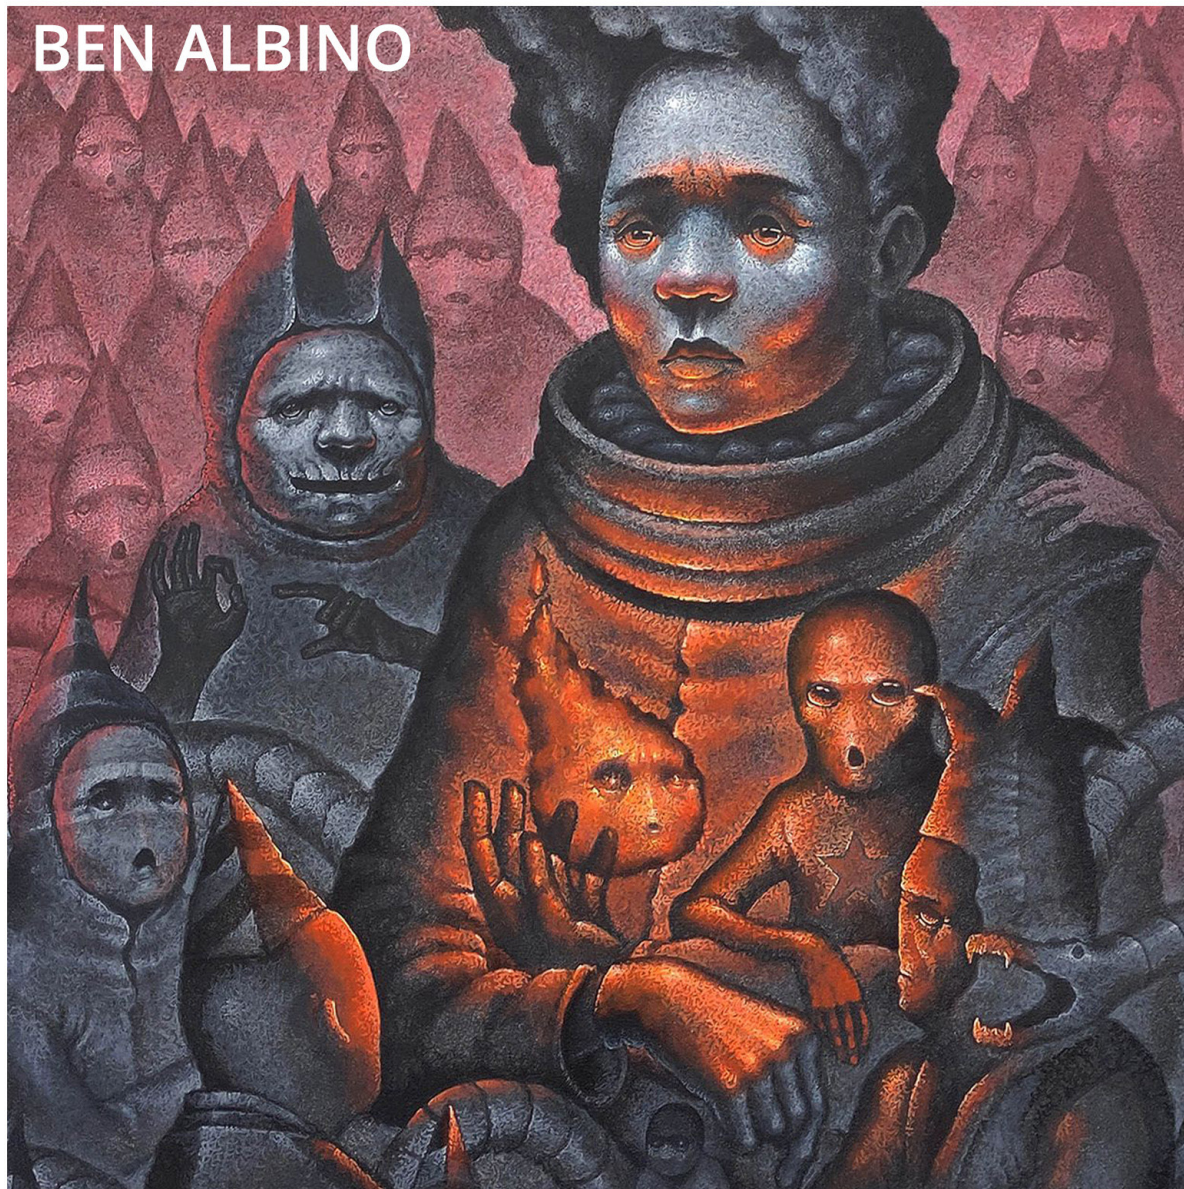

# THE GREY AREA

BEN ALBINO

December 3, 2022

**“BAHALA”**  
Acrylic on Canvas  
28 x 20 inches  
2022

**“DARANG”**  
Acrylic on Canvas  
28 x 20 inches  
2022

**“PAANOD ”**  
Acrylic on Canvas  
28 x 20 inches  
2022

**“PAKIUSAP ”**  
Acrylic on Canvas  
28 x 20 inches  
2022

“PINAMAHALA”  
Acrylic on Wood  
16.75 x 13.75 inches  
2022

“DULO”  
Acrylic on Canvas  
48 x 24 inches  
2022

“LUNATIKO ”  
Acrylic on Canvas  
48 x 24 inches  
2022