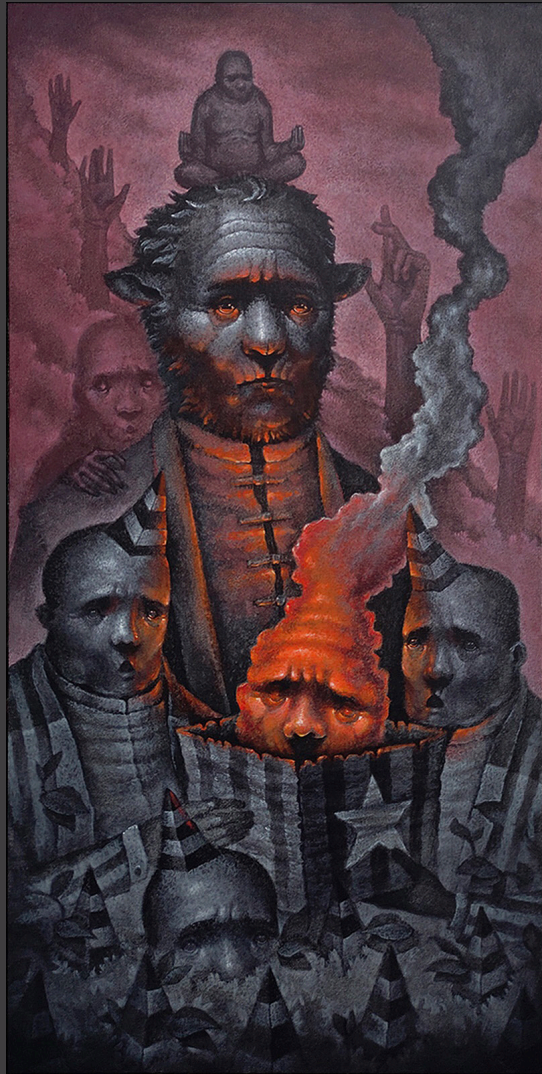

# THE GREY AREA

BEN ALBINO

December 3, 2022

**“BAHALA”**  
Acrylic on Canvas  
28 x 20 inches  
2022

**“DARANG”**  
Acrylic on Canvas  
28 x 20 inches  
2022

**“PAANOD ”**  
Acrylic on Canvas  
28 x 20 inches  
2022

**“PAKIUSAP ”**  
Acrylic on Canvas  
28 x 20 inches  
2022

“PINAMAHALA”  
Acrylic on Wood  
16.75 x 13.75 inches  
2022

“DULO”  
Acrylic on Canvas  
48 x 24 inches  
2022

“LUNATIKO ”  
Acrylic on Canvas  
48 x 24 inches  
2022

“PAUBAYA ”  
Acrylic on Canvas  
48 x 24 inches  
2022

**“PINAGMULAN ”**  
Acrylic on Canvas  
48 x 24 inches  
2022

**“PUNO ”**  
Acrylic on Canvas  
48 x 24 inches  
2022

“WINDANG”  
Acrylic on Canvas  
48 x 24 inches  
2022

“DAYUHAN”  
Acrylic on Canvas  
48 x 36 inches  
2022

**“DULA”**  
Acrylic on Canvas  
48 x 36 inches  
2022

**“The Grey Area”**  
Acrylic on Canvas  
72 x 84 inches  
2022