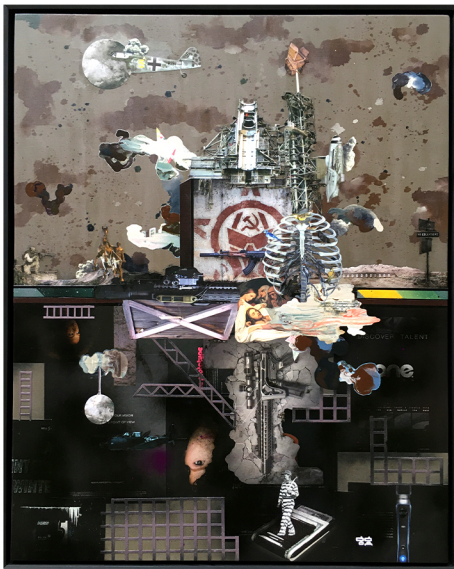

OPEN TRENCH

GEOVANNI ABING

JANUARY 23 - FEBRUARY 13, 2021

info@artcube.philippine.com

No Man's Land
Papercut, Twist Tie and Spray Paint
50m
2021

GROUND ZERO

Collage, Acrylic and Spray Paint on Fabric with UVLS Coating
40 x 32 inches
2020

CLEANSING MACHINE

Collage, Acrylic and Spray Paint on Fabric with UVLS Coating
40 x 32 inches
2020

TOO LONG A WAR

Collage, Acrylic and Spray Paint on Fabric with UVLS Coating
40 x 32 inches
2020

COLONIAL DAWN

Collage, Acrylic and Spray Paint on Fabric with UVLS Coating
40 x 32 inches
2020

**EVERY WAR'S DIFFERENT,
UNTIL IT'S THE SAME**

Collage, Acrylic and Spray Paint on Fabric
with UVLS Coating
48 x 72 inches
2020

RUINS AND WOMEN
Collage, Acrylic and Spray Paint on Fabric with UVLS Coating
48 x 48 inches
2020

THE GODS MUST BE CRAZY
Collage, Acrylic and Spray Paint on Fabric with UVLS Coating
48 x 48 inches
2020

A DIFFERENT WAR