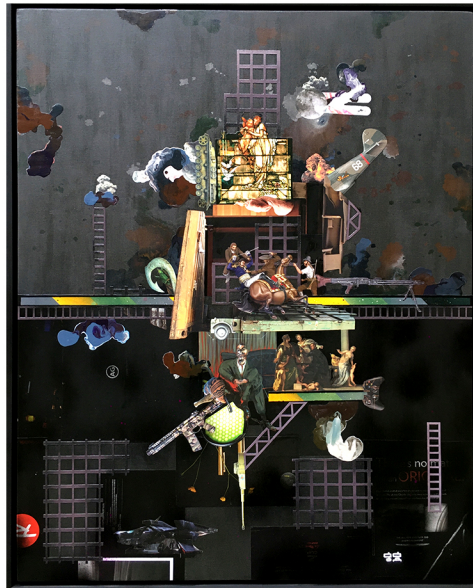

OPEN TRENCH

GEOVANNI ABING

JANUARY 23 - FEBRUARY 13, 2021

info@artcube.philippine.com

No Man's Land
Papercut, Twist Tie and Spray Paint
50m
2021

GROUND ZERO

Collage, Acrylic and Spray Paint on Fabric with UVLS Coating
40 x 32 inches
2020

CLEANSING MACHINE

Collage, Acrylic and Spray Paint on Fabric with UVLS Coating
40 x 32 inches
2020

TOO LONG A WAR

Collage, Acrylic and Spray Paint on Fabric with UVLS Coating
40 x 32 inches
2020

COLONIAL DAWN

Collage, Acrylic and Spray Paint on Fabric with UVLS Coating
40 x 32 inches
2020

**EVERY WAR'S DIFFERENT,
UNTIL IT'S THE SAME**

Collage, Acrylic and Spray Paint on Fabric
with UVLS Coating
48 x 72 inches
2020

RUINS AND WOMEN
Collage, Acrylic and Spray Paint on Fabric with UVLS Coating
48 x 48 inches
2020

THE GODS MUST BE CRAZY
Collage, Acrylic and Spray Paint on Fabric with UVLS Coating
48 x 48 inches
2020

A DIFFERENT WAR