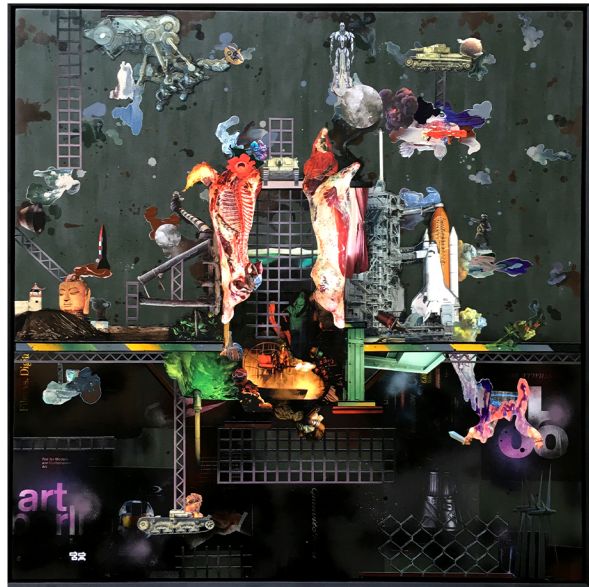

CLEANSING MACHINE

Collage, Acrylic and Spray Paint on Fabric with UVLS Coating
40 x 32 inches
2020

TOO LONG A WAR

Collage, Acrylic and Spray Paint on Fabric with UVLS Coating
40 x 32 inches
2020

COLONIAL DAWN

RUINS AND WOMEN
Collage, Acrylic and Spray Paint on Fabric with UVLS Coating
48 x 48 inches
2020

THE GODS MUST BE CRAZY
Collage, Acrylic and Spray Paint on Fabric with UVLS Coating
48 x 48 inches
2020

A DIFFERENT WAR

Collage, Acrylic and Spray Paint on Fabric with UVLS Coating
48 x 48 inches
2020

COLD CUTS

Collage, Acrylic and Spray Paint on Fabric with UVLS Coating
48 x 48 inches
2020

ENDLESS TRENCH

Collage, Acrylic and Spray Paint on Fabric with UVLS Coating
40 x 32 inches
2020

HOUSE OF GUNS

Collage, Acrylic and Spray Paint on Fabric with UVLS Coating
40 x 32 inches
2020

FALSE PROFIT

Collage, Acrylic and Spray Paint on Fabric with UVLS Coating
40 x 32 inches
2020

THE CAMP

Collage, Acrylic and Spray Paint on Fabric with UVLS Coating
40 x 32 inches
2020