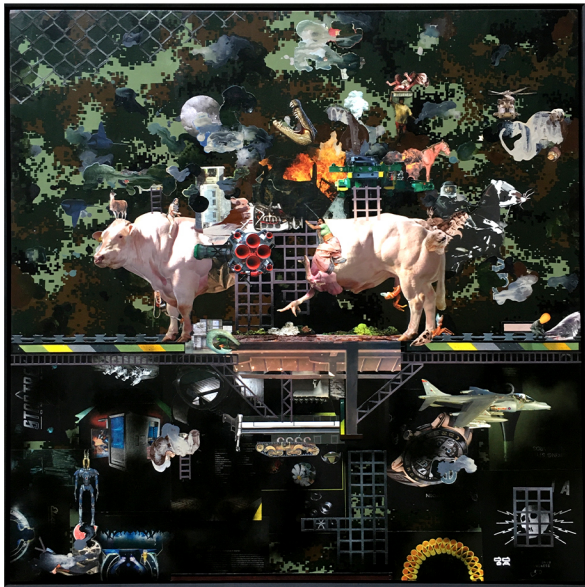

CLEANSING MACHINE

Collage, Acrylic and Spray Paint on Fabric with UVLS Coating
40 x 32 inches
2020

TOO LONG A WAR

Collage, Acrylic and Spray Paint on Fabric with UVLS Coating
40 x 32 inches
2020

COLONIAL DAWN

Collage, Acrylic and Spray Paint on Fabric with UVLS Coating
40 x 32 inches
2020

**EVERY WAR'S DIFFERENT,
UNTIL IT'S THE SAME**

Collage, Acrylic and Spray Paint on Fabric
with UVLS Coating
48 x 72 inches
2020

RUINS AND WOMEN
Collage, Acrylic and Spray Paint on Fabric with UVLS Coating
48 x 48 inches
2020

THE GODS MUST BE CRAZY
Collage, Acrylic and Spray Paint on Fabric with UVLS Coating
48 x 48 inches
2020

A DIFFERENT WAR

Collage, Acrylic and Spray Paint on Fabric with UVLS Coating
48 x 48 inches
2020

COLD CUTS

Collage, Acrylic and Spray Paint on Fabric with UVLS Coating
48 x 48 inches
2020

ENDLESS TRENCH

Collage, Acrylic and Spray Paint on Fabric with UVLS Coating
40 x 32 inches
2020