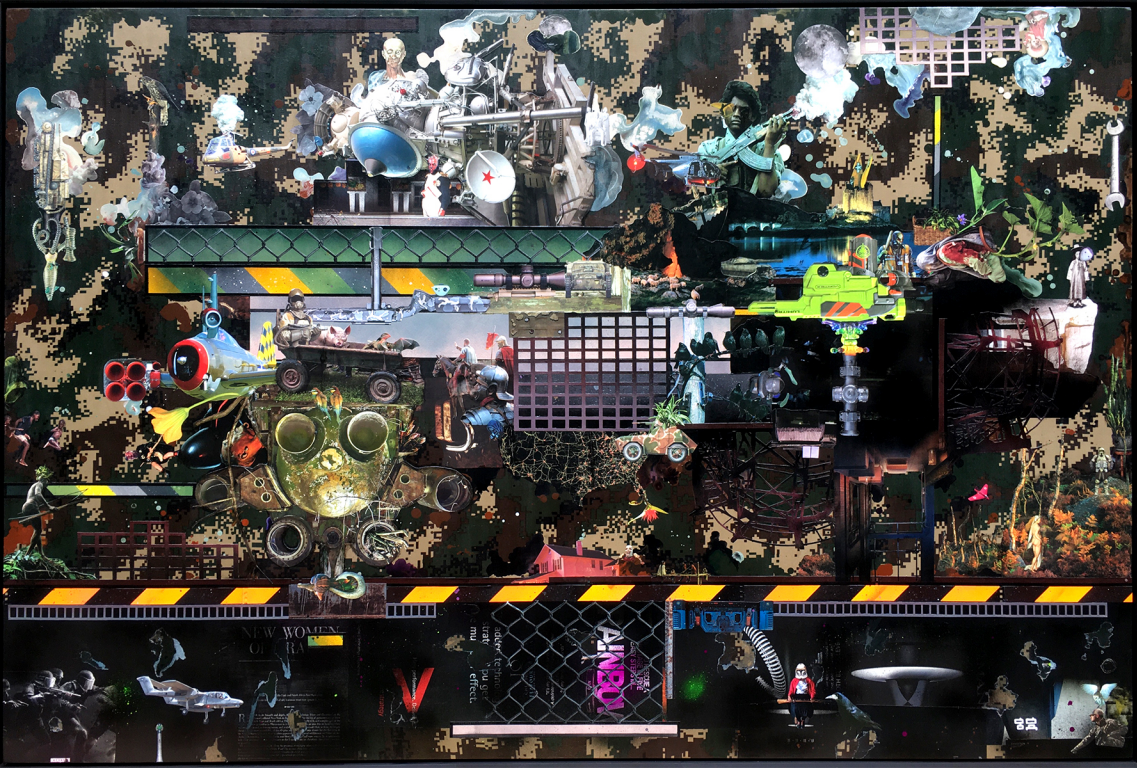

CLEANSING MACHINE

Collage, Acrylic and Spray Paint on Fabric with UVLS Coating
40 x 32 inches
2020

TOO LONG A WAR

Collage, Acrylic and Spray Paint on Fabric with UVLS Coating
40 x 32 inches
2020

COLONIAL DAWN

Collage, Acrylic and Spray Paint on Fabric with UVLS Coating
40 x 32 inches
2020

**EVERY WAR'S DIFFERENT,
UNTIL IT'S THE SAME**

Collage, Acrylic and Spray Paint on Fabric
with UVLS Coating
48 x 72 inches
2020

RUINS AND WOMEN
Collage, Acrylic and Spray Paint on Fabric with UVLS Coating
48 x 48 inches
2020

THE GODS MUST BE CRAZY
Collage, Acrylic and Spray Paint on Fabric with UVLS Coating
48 x 48 inches
2020

A DIFFERENT WAR

Collage, Acrylic and Spray Paint on Fabric with UVLS Coating
48 x 48 inches
2020

COLD CUTS

Collage, Acrylic and Spray Paint on Fabric with UVLS Coating
48 x 48 inches
2020

ENDLESS TRENCH

Collage, Acrylic and Spray Paint on Fabric with UVLS Coating
40 x 32 inches
2020