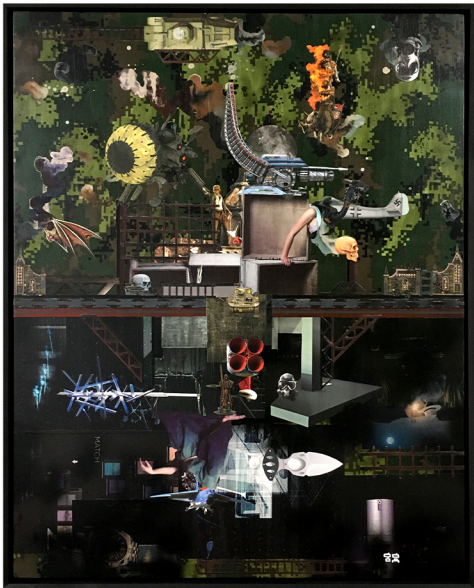

OPEN TRENCH

GEOVANNI ABING

JANUARY 23 - FEBRUARY 13, 2021

info@artcube.philippine.com

No Man's Land
Papercut, Twist Tie and Spray Paint
50m
2021

GROUND ZERO

Collage, Acrylic and Spray Paint on Fabric with UVLS Coating
40 x 32 inches
2020

CLEANSING MACHINE

Collage, Acrylic and Spray Paint on Fabric with UVLS Coating
40 x 32 inches
2020

TOO LONG A WAR

Collage, Acrylic and Spray Paint on Fabric with UVLS Coating
40 x 32 inches
2020

COLONIAL DAWN

Collage, Acrylic and Spray Paint on Fabric with UVLS Coating
40 x 32 inches
2020

**EVERY WAR'S DIFFERENT,
UNTIL IT'S THE SAME**

Collage, Acrylic and Spray Paint on Fabric
with UVLS Coating
48 x 72 inches
2020

RUINS AND WOMEN
Collage, Acrylic and Spray Paint on Fabric with UVLS Coating
48 x 48 inches
2020

THE GODS MUST BE CRAZY
Collage, Acrylic and Spray Paint on Fabric with UVLS Coating
48 x 48 inches
2020

A DIFFERENT WAR