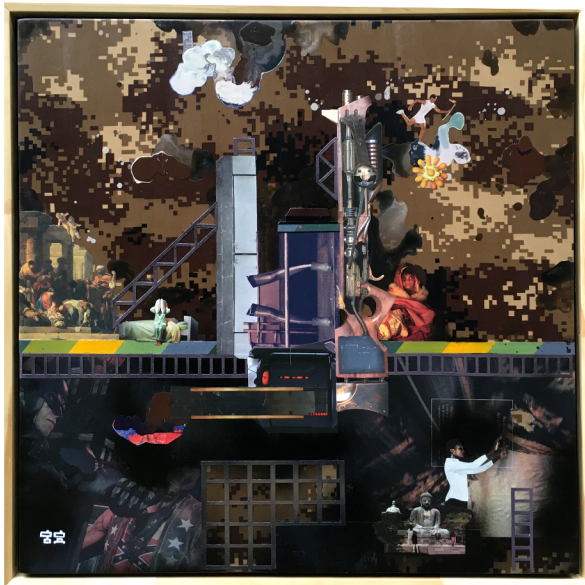

CLEANSING MACHINE

Collage, Acrylic and Spray Paint on Fabric with UVLS Coating
40 x 32 inches
2020

TOO LONG A WAR

Collage, Acrylic and Spray Paint on Fabric with UVLS Coating
40 x 32 inches
2020

COLONIAL DAWN

Collage, Acrylic and Spray Paint on Fabric with UVLS Coating
48 x 48 inches
2020

COLD CUTS

Collage, Acrylic and Spray Paint on Fabric with UVLS Coating
48 x 48 inches
2020

ENDLESS TRENCH

Collage, Acrylic and Spray Paint on Fabric with UVLS Coating
40 x 32 inches
2020

HOUSE OF GUNS

Collage, Acrylic and Spray Paint on Fabric with UVLS Coating
40 x 32 inches
2020

FALSE PROFIT

Collage, Acrylic and Spray Paint on Fabric with UVLS Coating
40 x 32 inches
2020

THE CAMP

Collage, Acrylic and Spray Paint on Fabric with UVLS Coating
40 x 32 inches
2020

FINDING PEACE

Collage, Acrylic and Spray Paint on Fabric with UVLS Coating
24 x 24 inches
2020

THE REVOLT

Collage, Acrylic and Spray Paint on Fabric with UVLS Coating
24 x 24 inches
2020