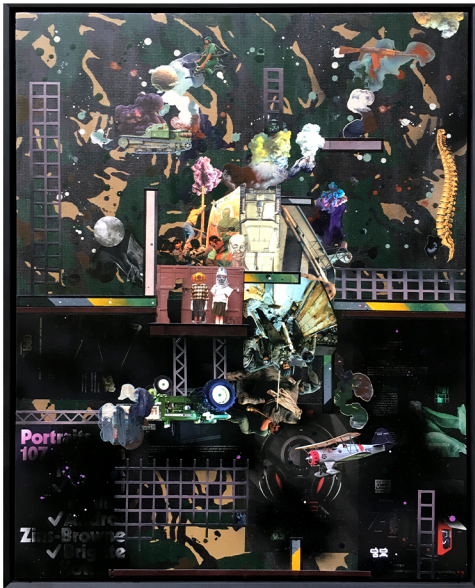

CLEANSING MACHINE

Collage, Acrylic and Spray Paint on Fabric with UVLS Coating
40 x 32 inches
2020

TOO LONG A WAR

Collage, Acrylic and Spray Paint on Fabric with UVLS Coating
40 x 32 inches
2020

COLONIAL DAWN

RUINS AND WOMEN
Collage, Acrylic and Spray Paint on Fabric with UVLS Coating
48 x 48 inches
2020

THE GODS MUST BE CRAZY
Collage, Acrylic and Spray Paint on Fabric with UVLS Coating
48 x 48 inches
2020

A DIFFERENT WAR

Collage, Acrylic and Spray Paint on Fabric with UVLS Coating
48 x 48 inches
2020

COLD CUTS

Collage, Acrylic and Spray Paint on Fabric with UVLS Coating
48 x 48 inches
2020

ENDLESS TRENCH

Collage, Acrylic and Spray Paint on Fabric with UVLS Coating
40 x 32 inches
2020

HOUSE OF GUNS

Collage, Acrylic and Spray Paint on Fabric with UVLS Coating
40 x 32 inches
2020

FALSE PROFIT

Collage, Acrylic and Spray Paint on Fabric with UVLS Coating
40 x 32 inches
2020

THE CAMP

Collage, Acrylic and Spray Paint on Fabric with UVLS Coating
40 x 32 inches
2020