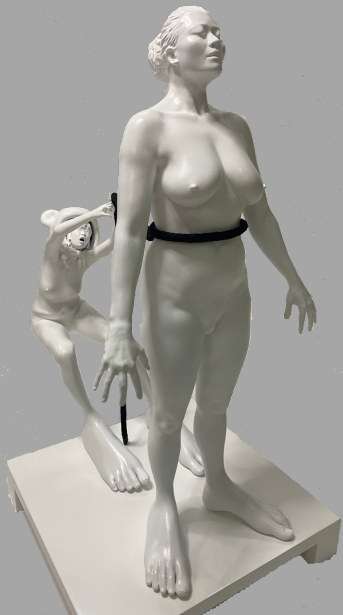

Resin, Fiber Glass on Nylon Base

61 x 7 x 7 inches, 2021

Php 140,000

(zoomed in)

(zoomed in)

(zoomed in)

(zoomed in)

CARRYING THE WEIGHT

Resin on wood

32 x 23 x 16 inches, 2021

Php 180,000

THE LAUGH

Resin, Fiber Glass on Wood
with 3 Animation

26 x 12 x 12 inches, 2021

Php 95,000

(zoomed in)