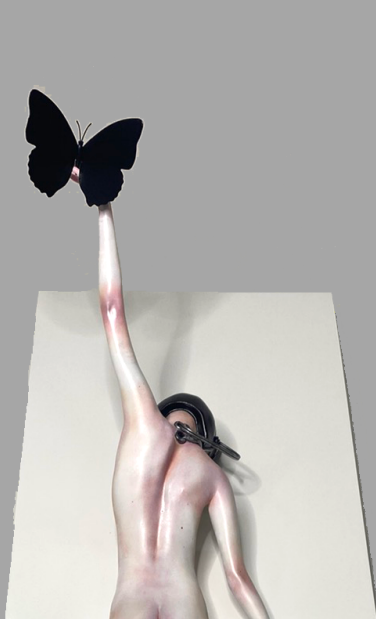

MOTHER

Resin, PLA, Epoxy and Wood
52 x 71 x 44 inches, 2021
Php 400,000

(zoomed in)

(zoomed in)

REFLECTION

Resin, Nylon, PLA on Wood
with 3D animation
40 x 16 x 16 inches, 2021
Php 140,000

(zoomed in)

(zoomed in)

DRAGGING AWAY

Resin, PLA, Epoxy, Paper and wood

53 x 18 x 17 inches, 2021

Php 150,000

(zoomed in)

(zoomed in)

TOGETHER

Resin, Nylon on Wood