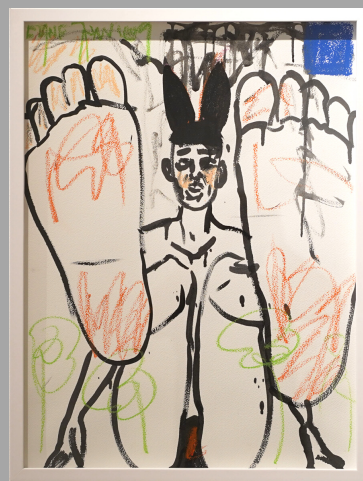

30 x 30 inches, 2021

Php 180,000

STUDY 1

Pastel and Acrylic on Paper on Wood frame
26 x 20 inches, 2021
Php 30,000

STUDY 2

Pastel and Acrylic on Paper on Wood frame
26 x 20 inches, 2021
Php 30,000

BLEEDING HEART

Pastel and Acrylic on Paper on Wood frame
26 x 20 inches, 2021
Php 30,000

STUDY 3

Pastel and Acrylic on Paper on Wood frame
26 x 20 inches, 2021
Php 30,000

STUDY 4 of a Mother

Pastel and Acrylic on Paper on Wood frame
26 x 20 inches, 2021
Php 30,000

STUDY 5

Pastel and Acrylic on Paper on Wood frame
26 x 20 inches, 2021
Php 30,000

WE

Oil on canvas, Wood frame with Glass

49 by 31 inches, 2021

Php 110,000

THE WORLDS ARE SPLITTING

Oil on canvas, Wood Frame with Glass