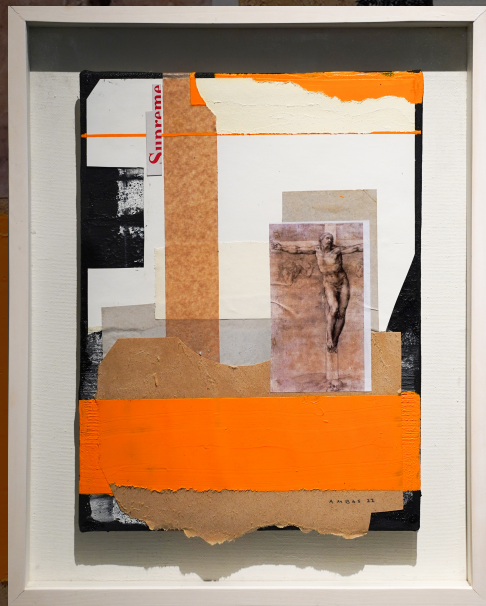

HAPPY ENDING

ambas • carig • laureano • rovero

JUNE 18, 2022

ART
CUBE

BEFORE
Collage on Canvas
16 x 12 inches
2022

Orlando AMBAS

AFTER
Collage on Canvas
16 x 12 inches
2022

AMBAS 22

Genesis ROVERO

Calle Trese (Kalye Serye)

Mixed Media
48 x 24 inches
2022

Kisap Matang Kaligayahan
Mixed Media
36 x 24 inches
2022

**Arley
CARIG**

Josef LAUREANO

Wilderness
Acrylic on Canvas
40 x 30 inches
2022